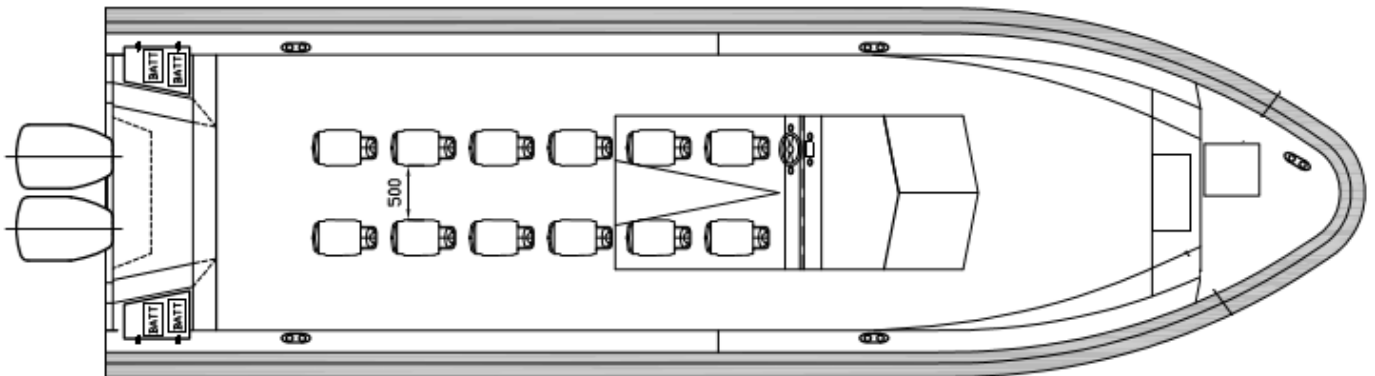

Item	Details
Hull Length	12.0m (40ft)
Beam	3.380m
Power Range	Twin MERCURY 350HP 4-stroke Petrol Outboard Motors
Fuel Tank Capacity	Built-in 1000litre Fuel Tank
Material	Marine Grade Aluminium Alloy (5083H321)
Hull bottom thickness	6mm
Hull side thickness	5mm
Passenger Capacity	2 Crews + 10 Passenger
Top Speed	Appox 46 knots (Fully Loaded)