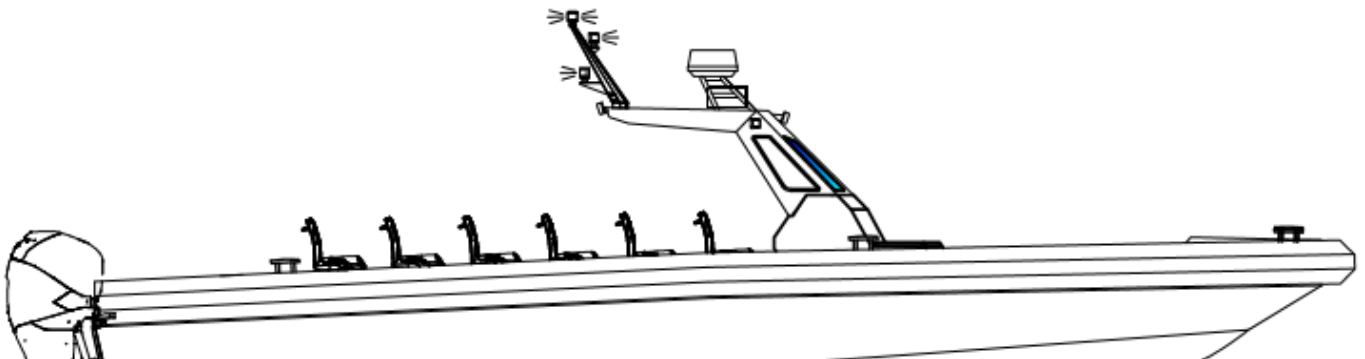

Item	Details
Hull Length	12.0m (40ft)
Beam	3.380m
Power Range	Twin MERCURY 350HP 4-stroke Petrol Outboard Motors
Fuel Tank Capacity	Built-in 1000litre Fuel Tank
Material	Marine Grade Aluminium Alloy (5083H321)
Hull bottom thickness	6mm
Hull side thickness	5mm
Passenger Capacity	2 Crews + 10 Passenger
Top Speed	Appox 46 knots (Fully Loaded)